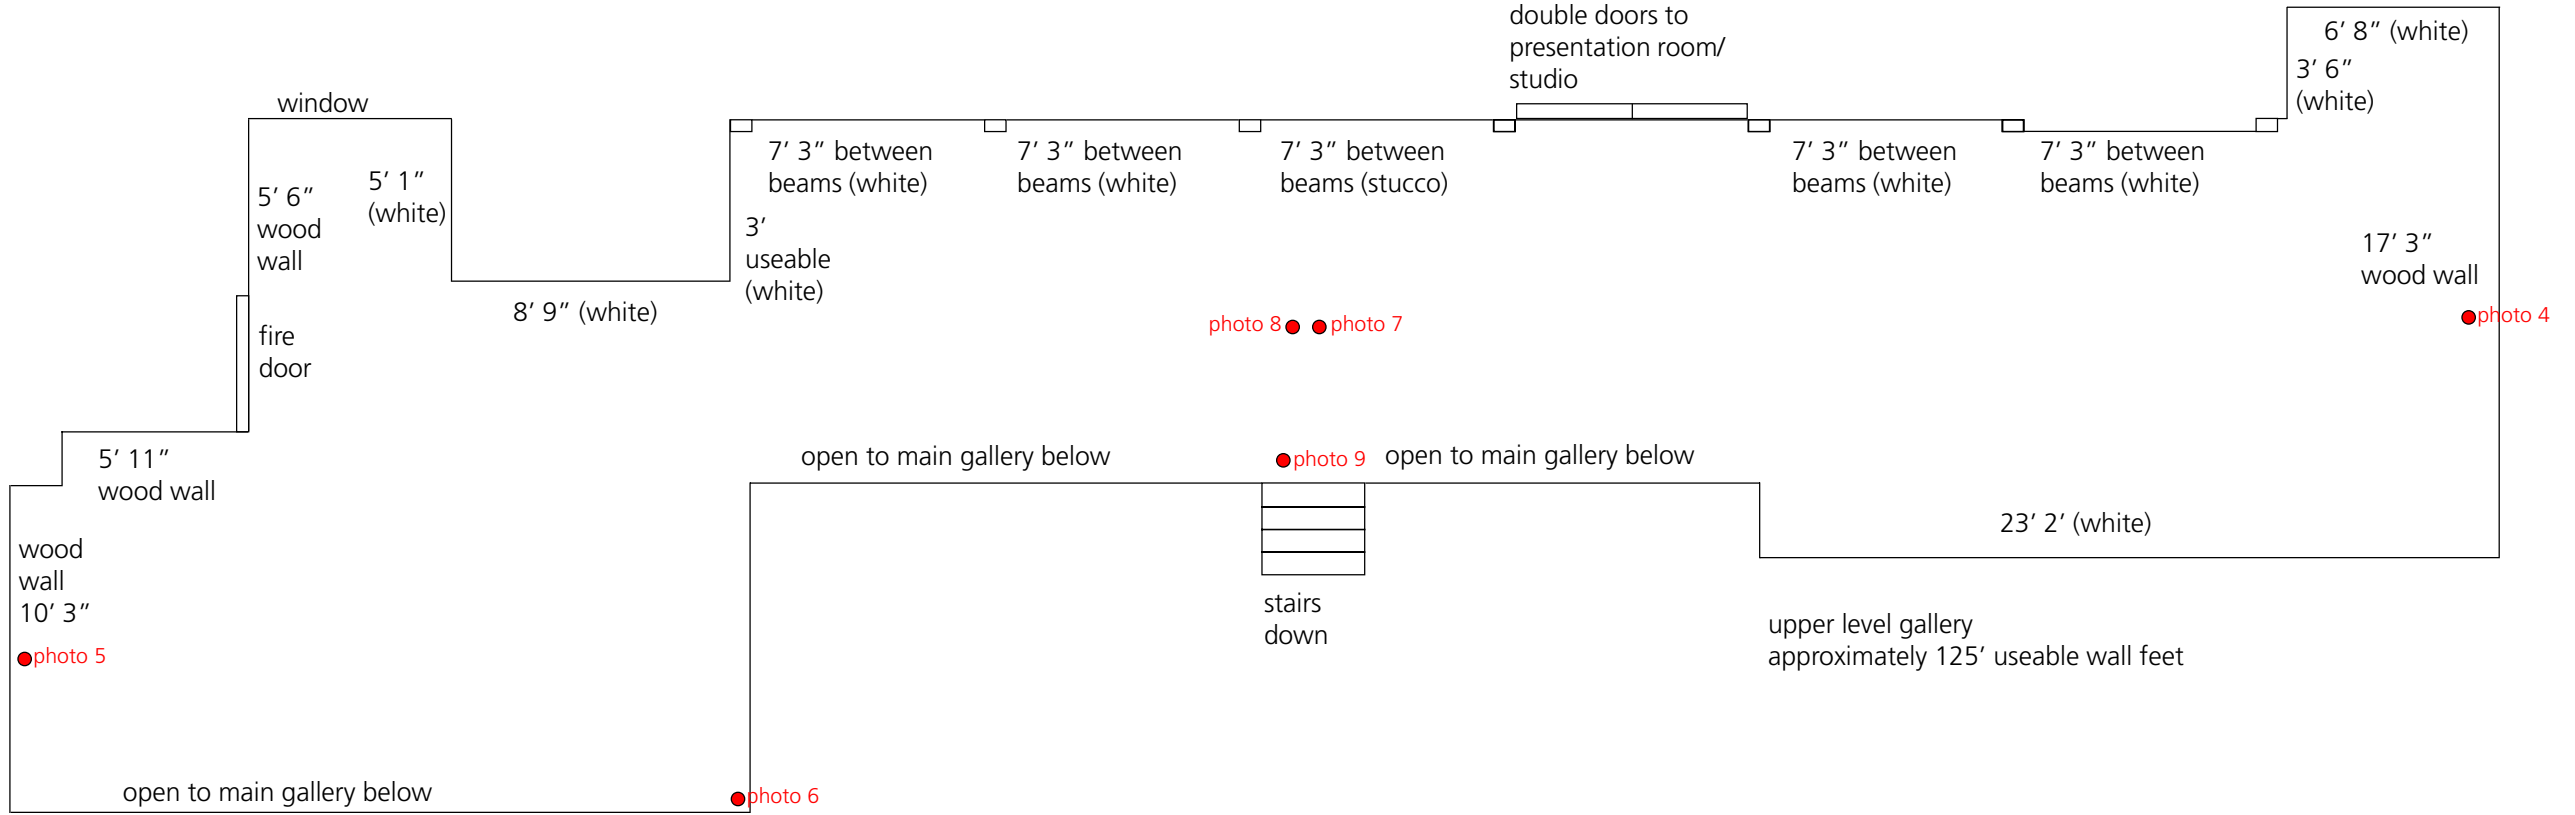

78.6' total width of office and gallery (NOT EVERYTHING IS EXACTLY TO SCALE) red dots indicate from where photos were taken  
- approximately 115 wall feet available in main gallery, plus 21' in gallery office

Photos of the gallery space. 1 - 3 on the main level. 4 - 9 on the upper level.