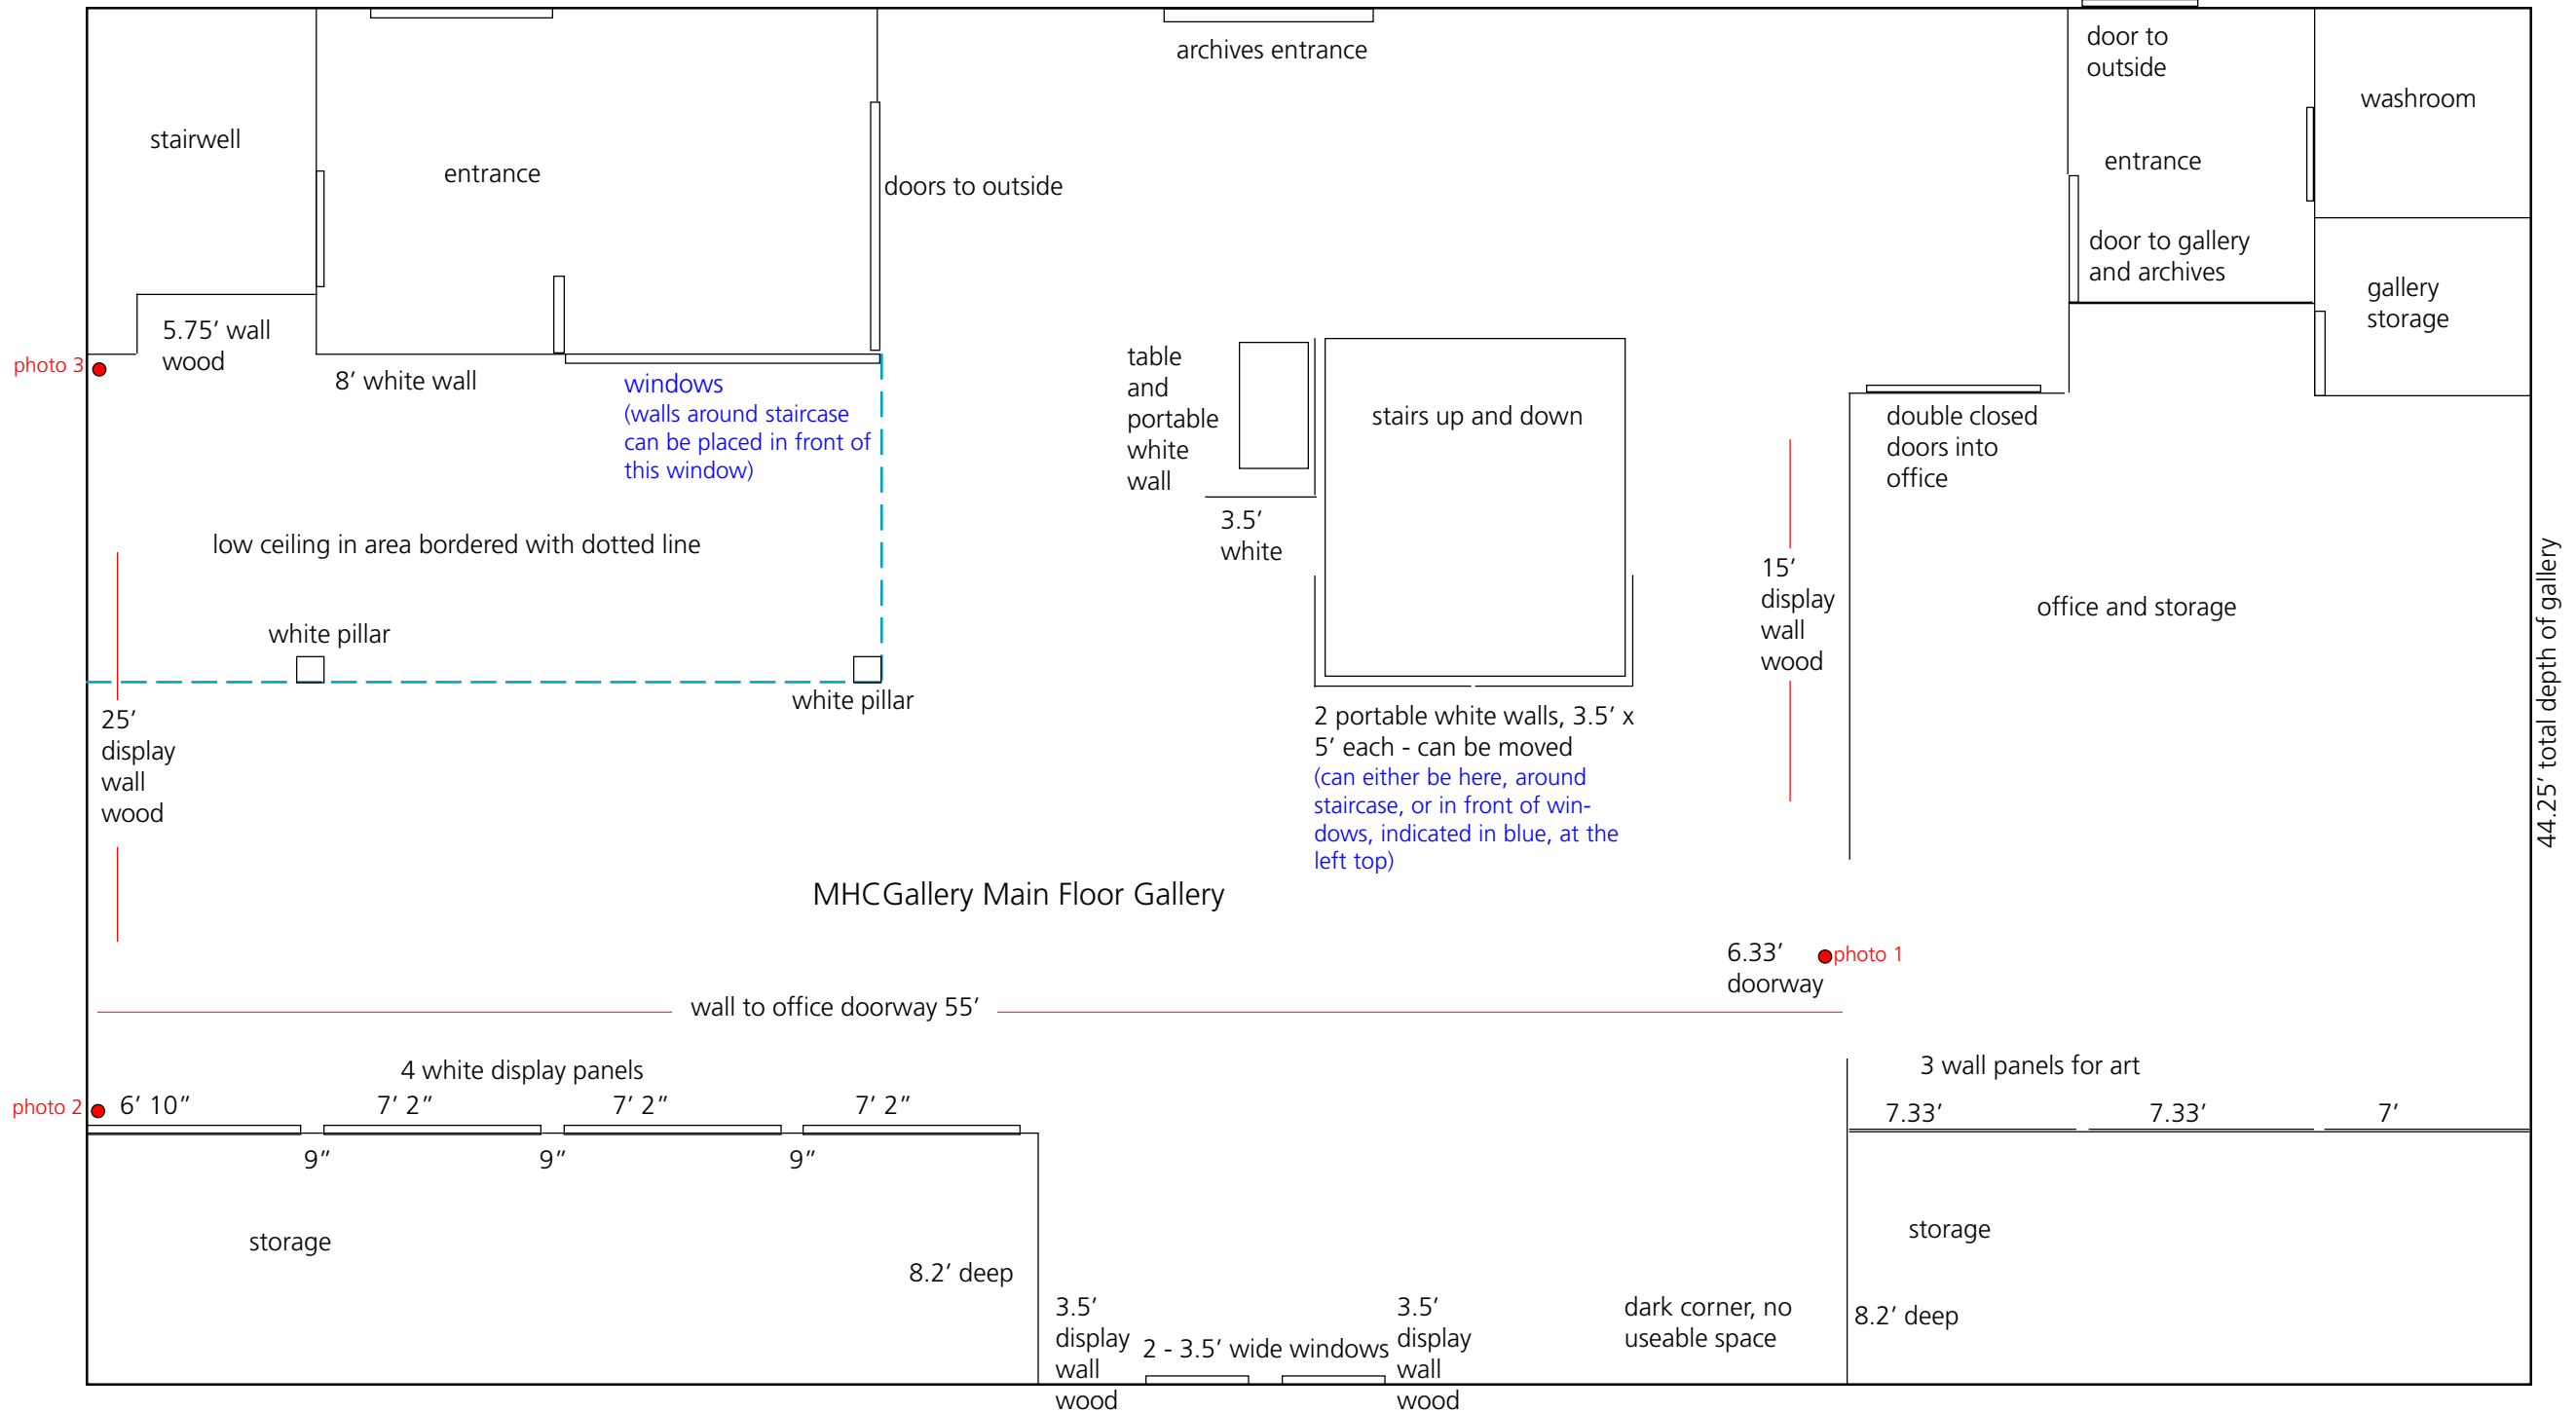

78.6' total width of office and gallery (NOT EVERYTHING IS EXACTLY TO SCALE) red dots indicate from where photos were taken  
- approximately 115 wall feet available in main gallery, plus 21' in gallery office

Photos of the gallery space. 1 - 3 on the main level. 4 - 9 on the upper level.