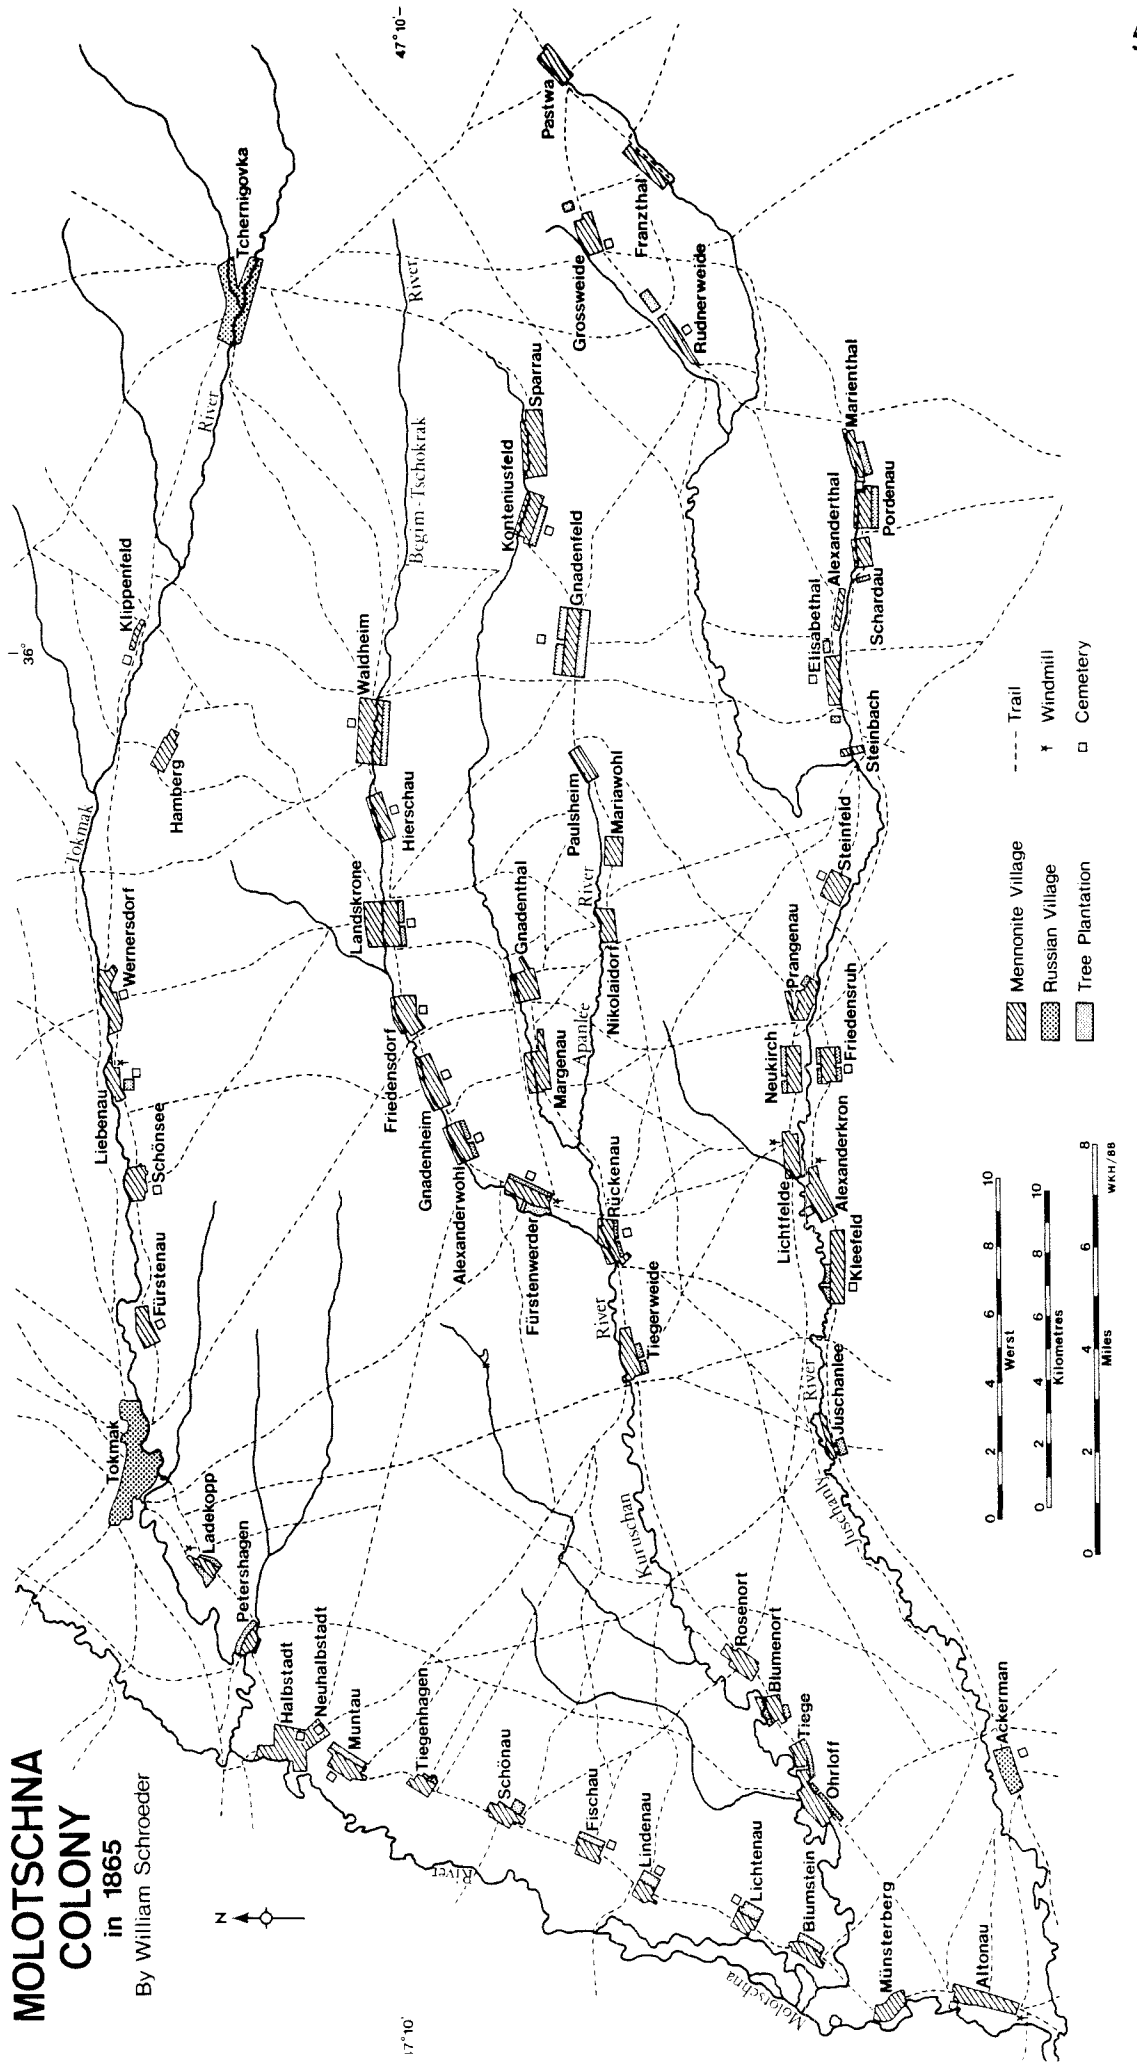

MOLOTSCHNA COLONY

in 1865
By William Schroeder

17° 10'

47° 10'

36°

0 2 4 6 8 10
Werst
0 2 4 6 8 10
Kilometres
0 2 4 6 8
Miles
WKS/86