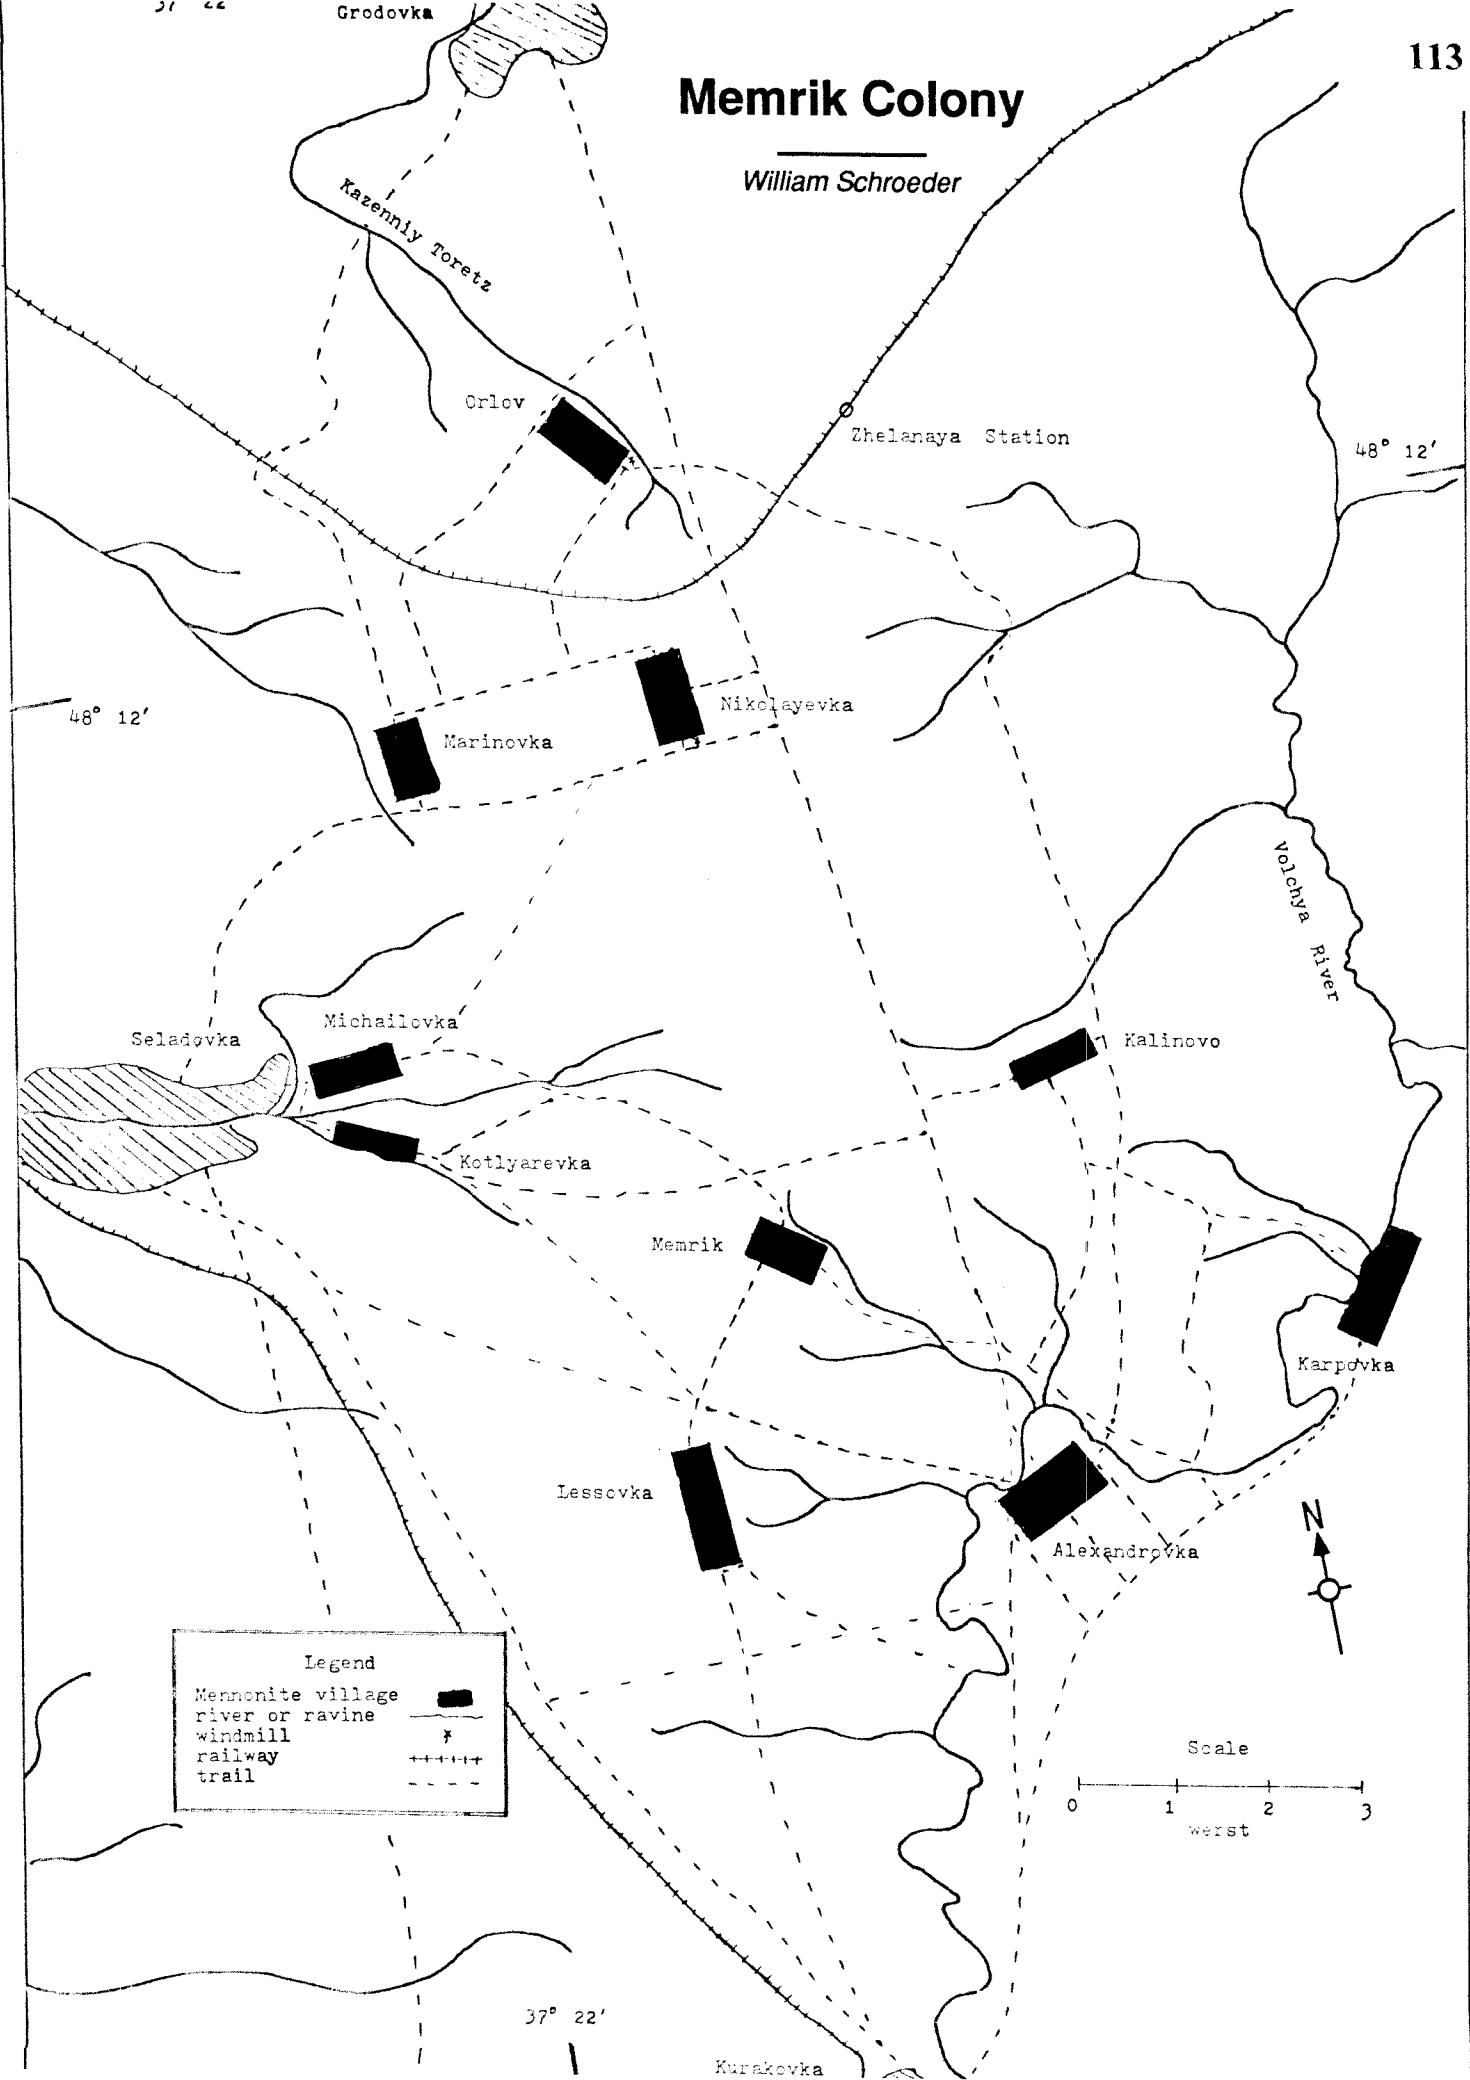

# Memrik Colony

William Schroeder

Legend	
Mennonite village	■
river or ravine	—
windmill	⊗
railway	⊕⊕⊕⊕
trail	- - - -

37° 22'

Kurakovka