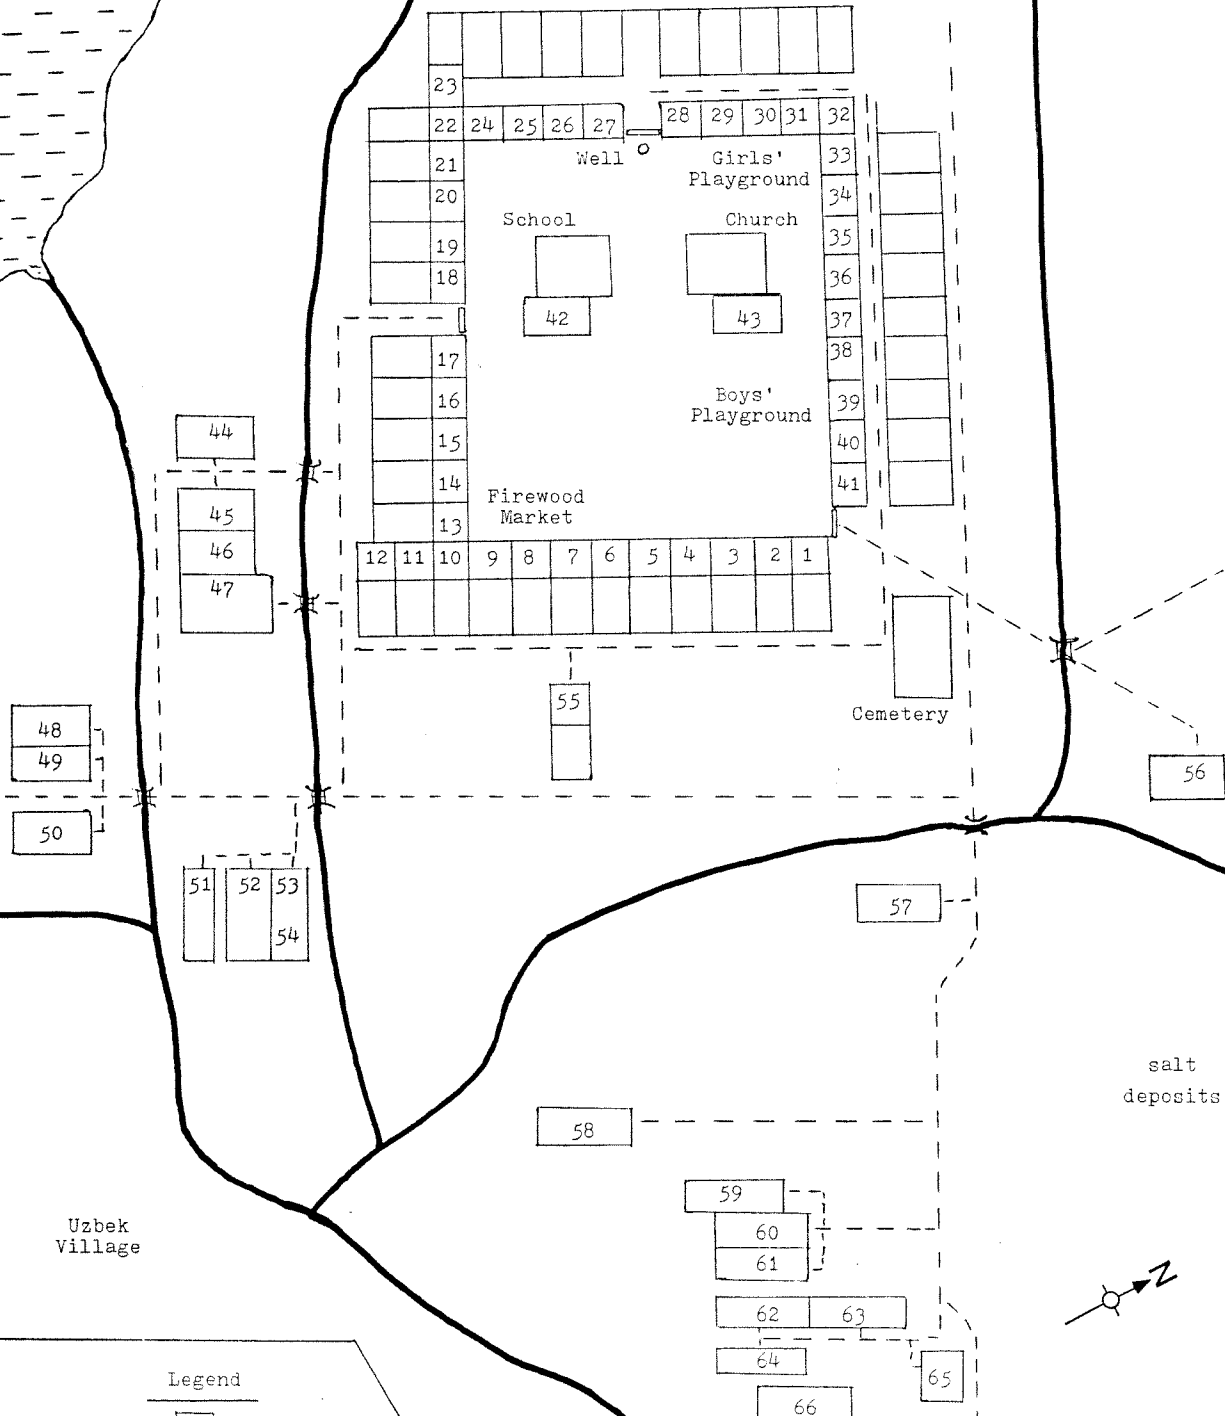

Ak Metchet

William Schroeder
(From a map made by Franz Pauls)

12 Km
Koiya

Legend

-  House
-  Barn
-  Gate
-  Irrigation Ditch
-  #37 Former home of Claas Epp

0 Metres 250