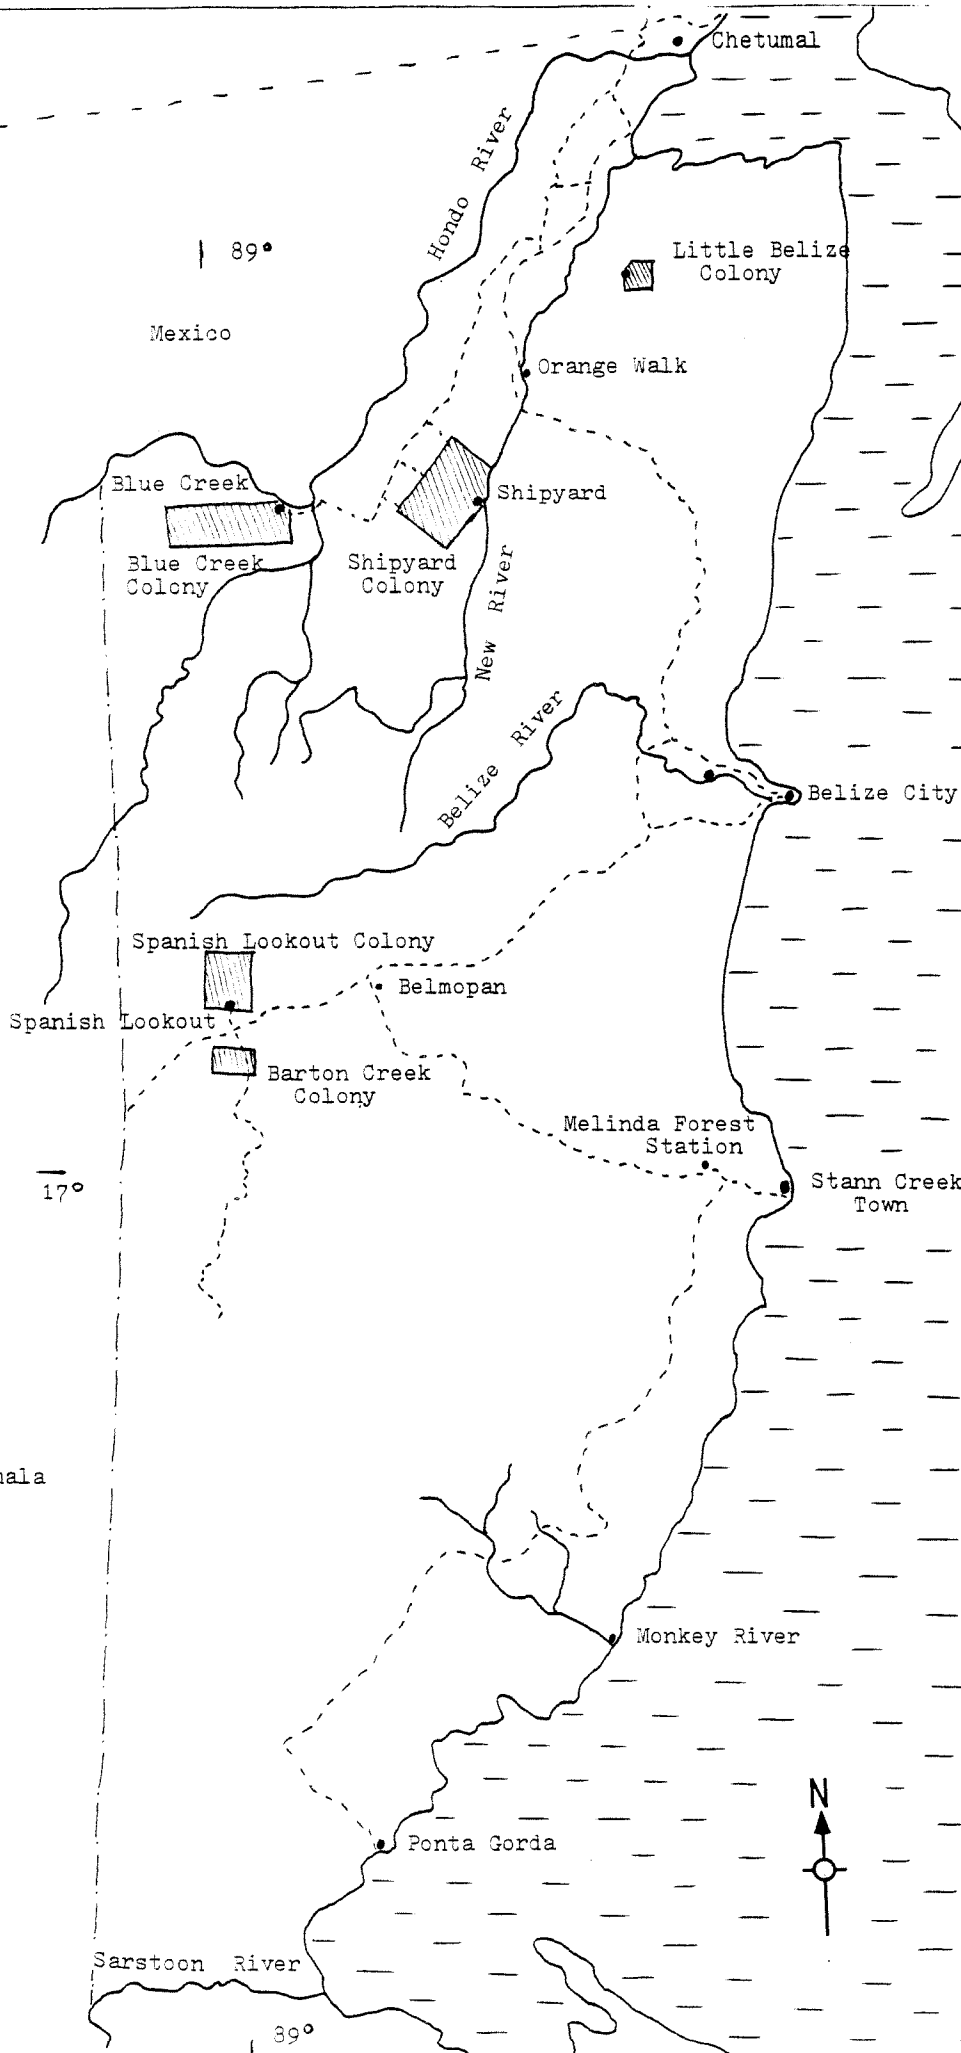

Mennonite Colonies In Belize

William Schroeder
(From a sketch by Henry Dueck)

1. Little Belize Colony
- founded in 1978
- Old Colonists from Mexico and Shipyard
2. Shipyard Colony
- founded in 1958
- Old Colonists from Mexico
3. Blue Creek Colony
- founded in 1958
- Old Colonists from Mexico
4. Spanish Lookout Colony
- founded in 1958
- Kleinemeinde from Mexico
5. Barton Creek Colony
- Amish, Old Colonists and Kleinemeinde

Guatemala

Mexico

Sarstoon River

Chetumal

Little Belize Colony

Orange Walk

Blue Creek

Blue Creek Colony

Shipyard Colony

Shipyard

Belize River

Belize City

Spanish Lookout Colony

Spanish Lookout

Belmopan

Barton Creek Colony