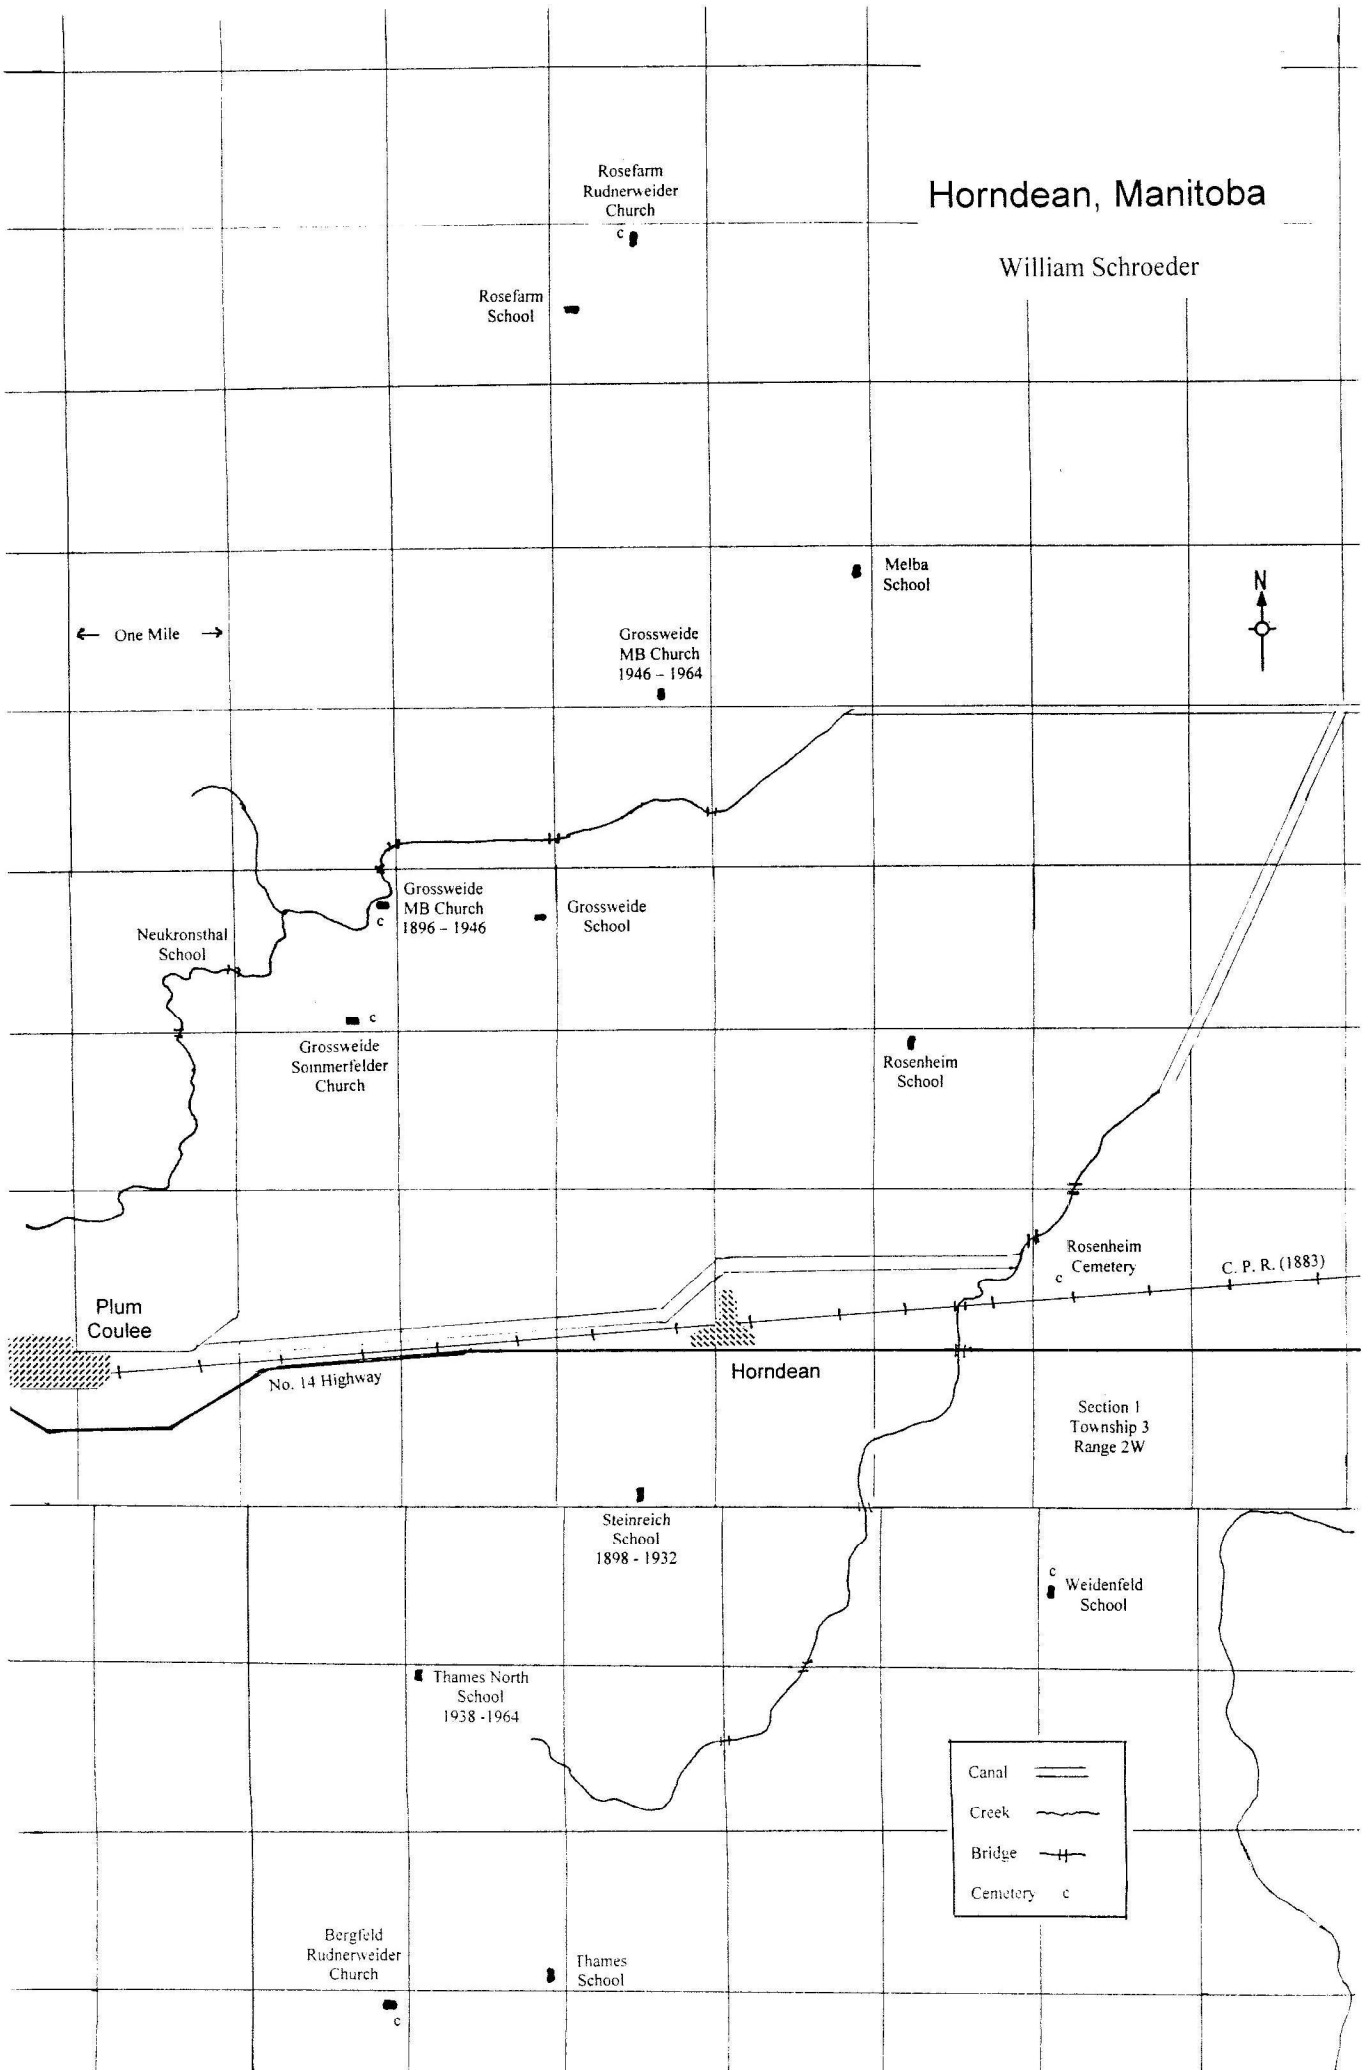

Horndean, Manitoba

William Schroeder

← One Mile →

Rosefarm
Rudnerweider
Church
c

Rosefarm
School

Melba
School

Grossweide
MB Church
1946 - 1964

Neukronsthal
School

Grossweide
MB Church
1896 - 1946
c

Grossweide
School

Grossweide
Sommerfelder
Church
c

Rosenheim
School

Plum
Coulee

No. 14 Highway

Horndean

Rosenheim
Cemetery
c

C. P. R. (1883)

Section 1
Township 3
Range 2W

Steinreich
School
1898 - 1932

Weidenfeld
School
c

Thames North
School
1938 - 1964

Bergfeld
Rudnerweider
Church
c

Thames
School

Canal	==
Creek	~
Bridge	—+—
Cemetery	c