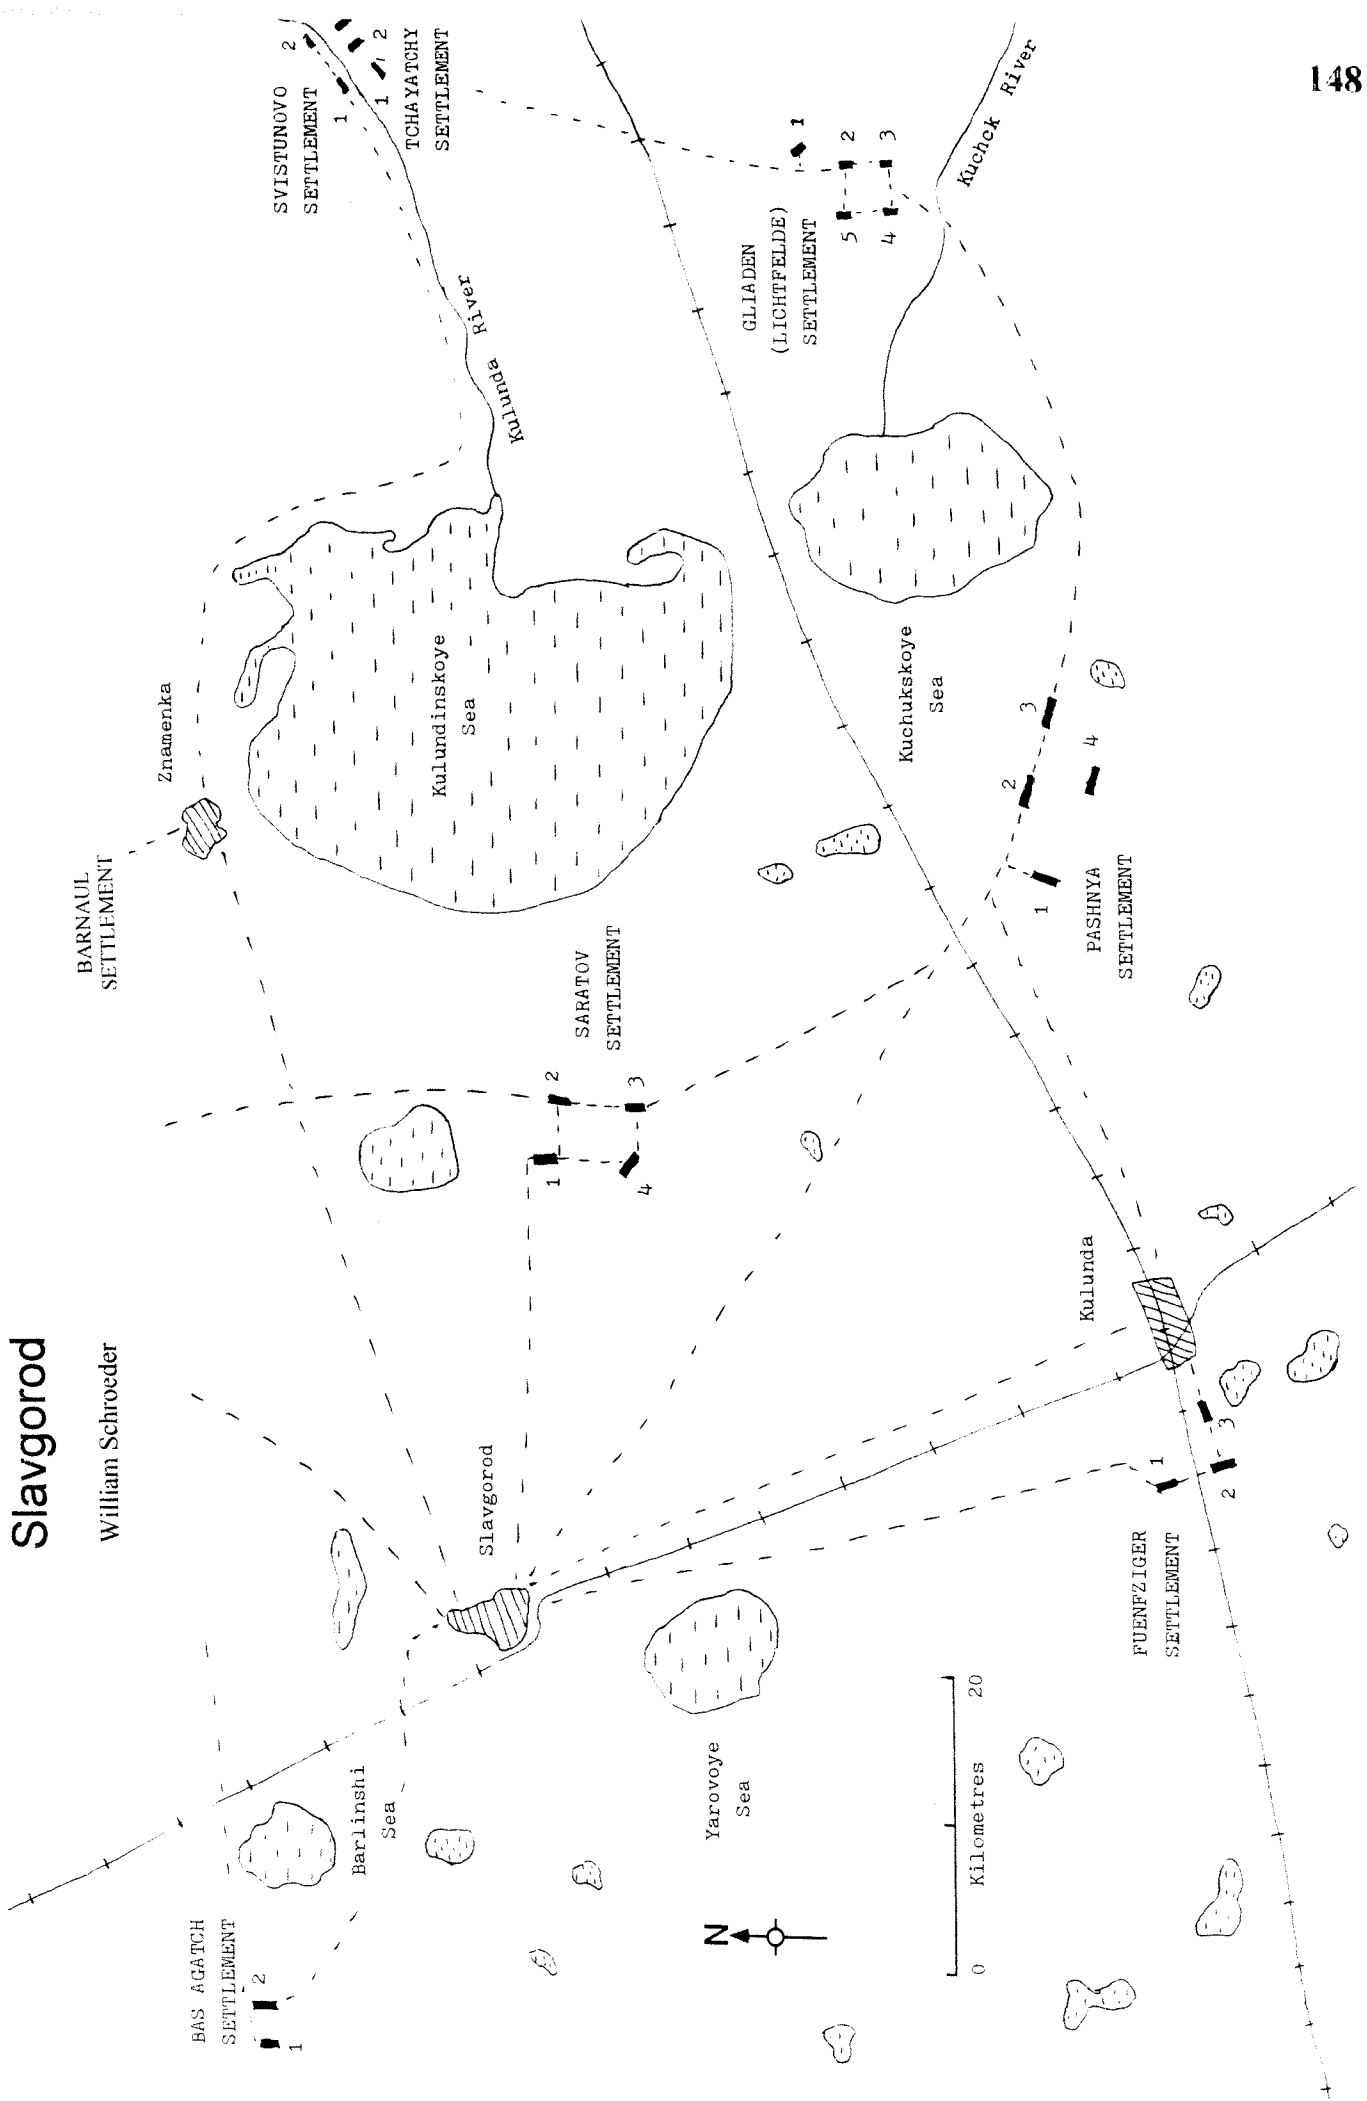

Slavgorod

William Schroeder

BAS AGATCH SETTLEMENT

1 2

Barlinshi Sea

BARNAUL SETTLEMENT

Znamenka

SVISTUNOVO SETTLEMENT

1 2

TCHAYATCHY SETTLEMENT

Kulininskoye Sea

Slavgorod

1 2 3 4

SARATOV SETTLEMENT

Yarovoye Sea

0 20 Kilometres

GLIADEN (LICHTFELDE) SETTLEMENT

1 2 3 4 5

Kuchukskoye Sea

Kuchok River

PUENFZIGER SETTLEMENT

1 2 3

Kulunda

PASHNYA SETTLEMENT

1 2 3 4